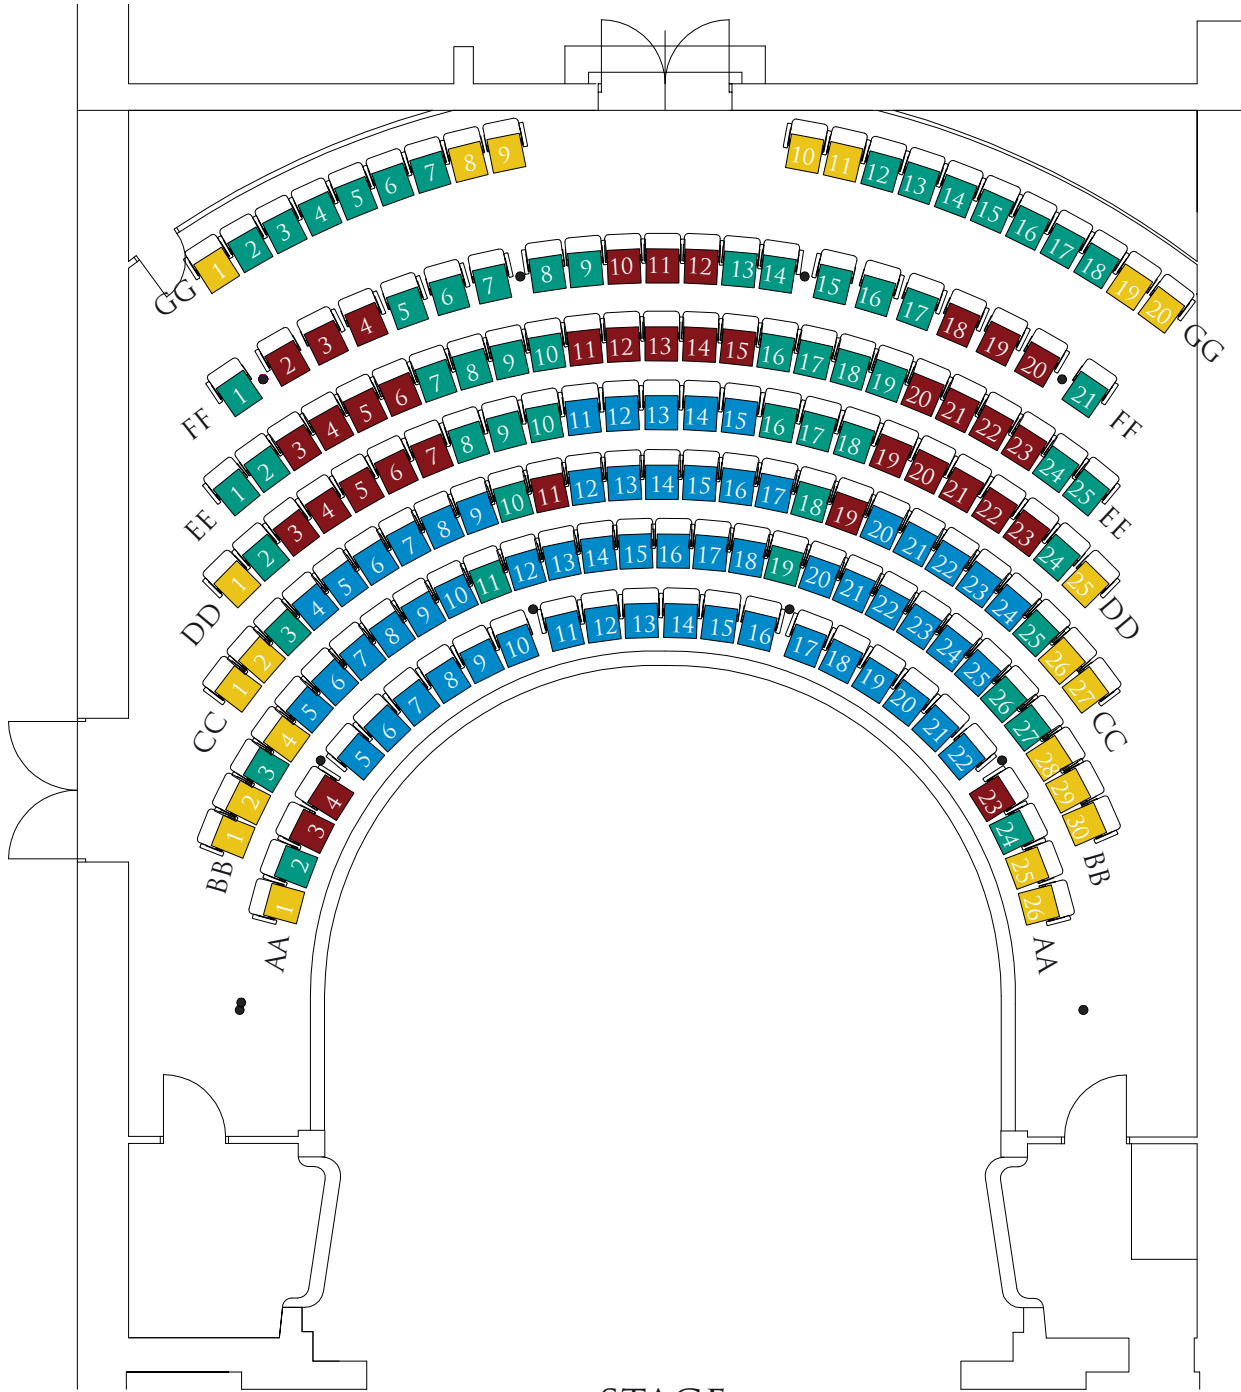

THEATRE ROYAL MAIN STAGE DRESS CIRCLE

STAGE

- PREMIUM
- A RESERVE
- B RESERVE
- C RESERVE